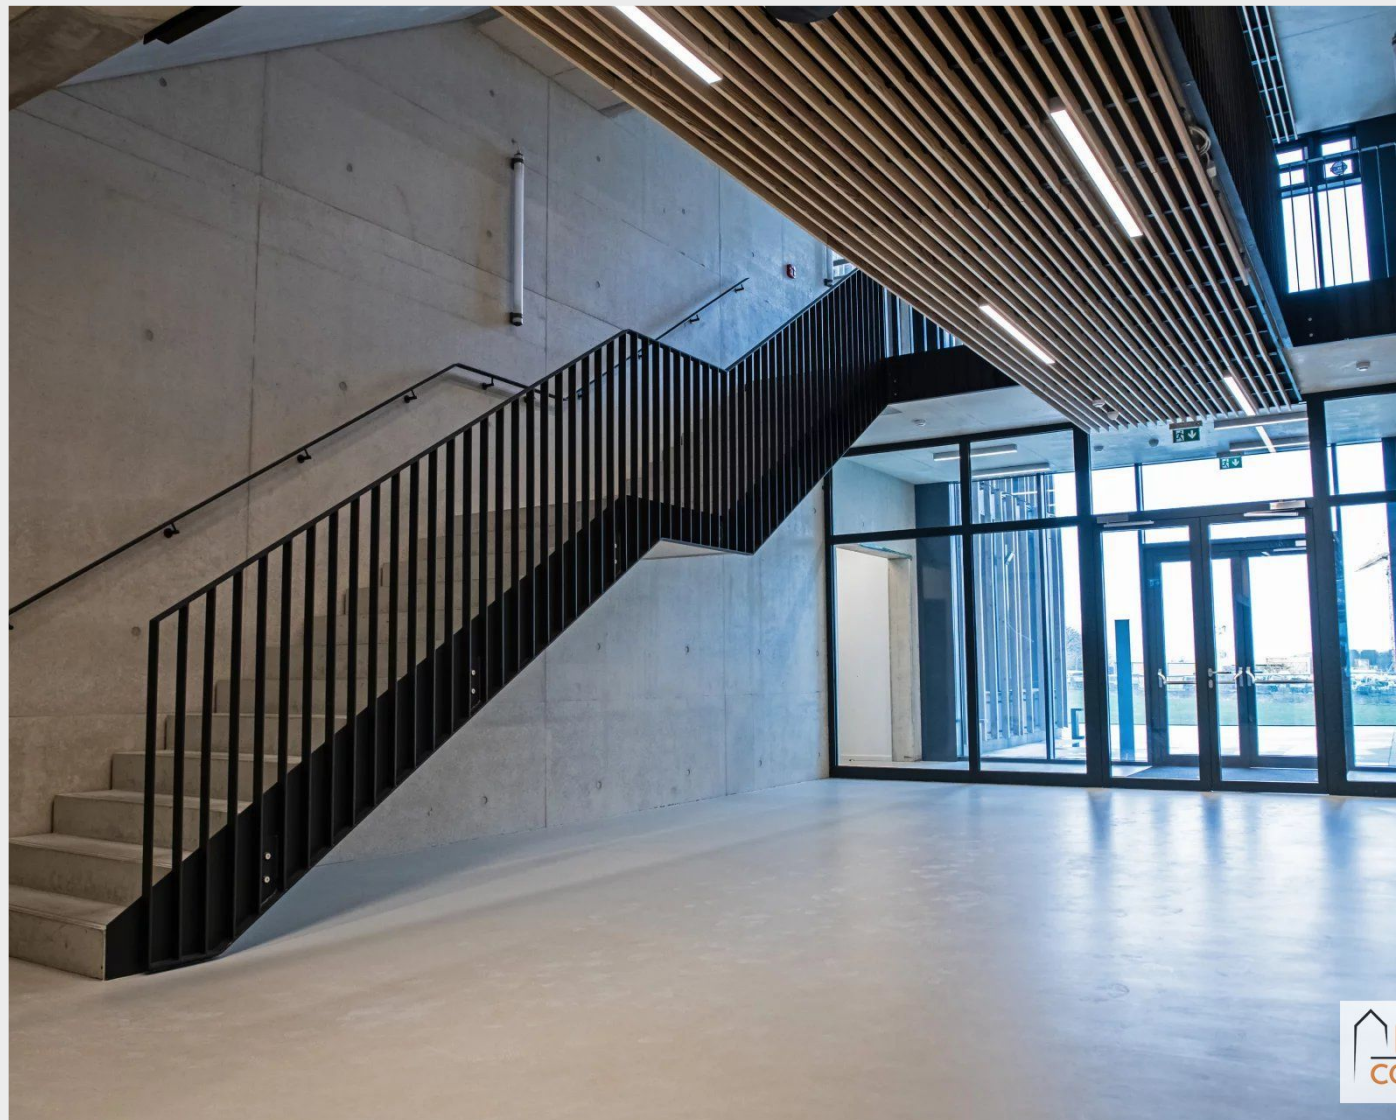

ENERGY

Energy Class	B
Thermal Insulation Class	A